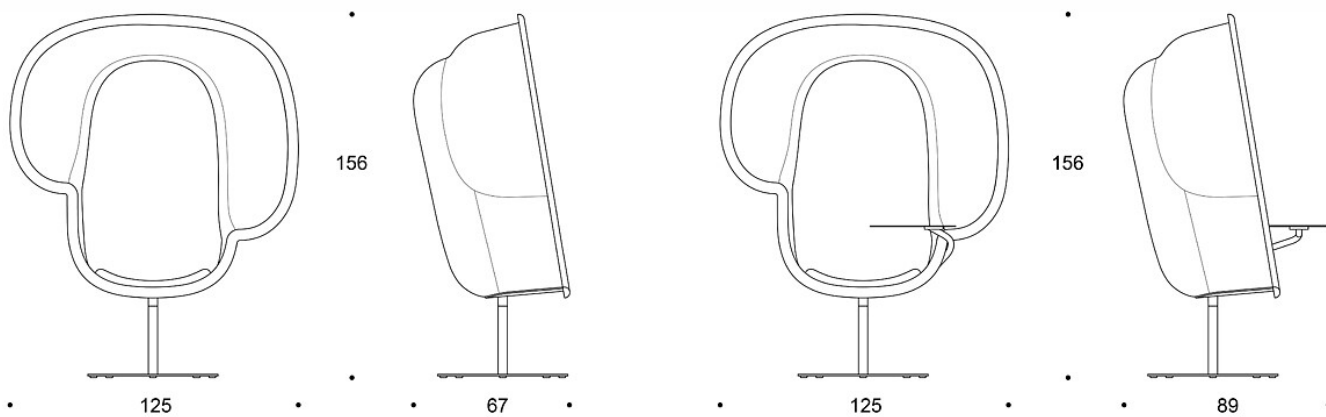

painted black, white, greige or Inspiring Colours

**Turning side table:** painted black, white, greige or Inspiring Colours

Felt glides

---

**PRODUCT CODE NUMBER:**

671229

---

**ACCESSORIES:**

Swivel side table

---

**FEATURES:**

Swivel disc base with automatic return mechanism

---

**CARBON FOOTPRINT:**

**Hubbe:** 166.07 kg CO<sub>2</sub>e

Dimensional drawing: