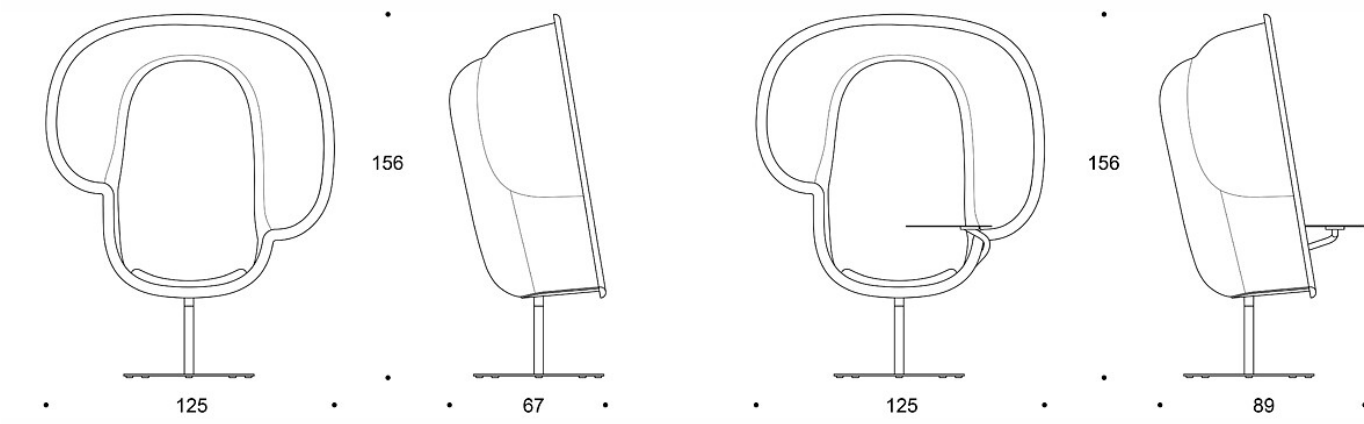

MATERIAL DESCRIPTION:

Seat: more than 60% recycled PET felt

Seat colours: dark grey, light grey or light brown

Upholstered seat cushion

Disc base: painted black, white, greige or Inspiring Colours

Turning side table: painted black, white, greige or Inspiring Colours

Felt glides

PRODUCT CODE NUMBER:

671229

ACCESSORIES:

Swivel side table

Dimensional drawing:

Standard materials: